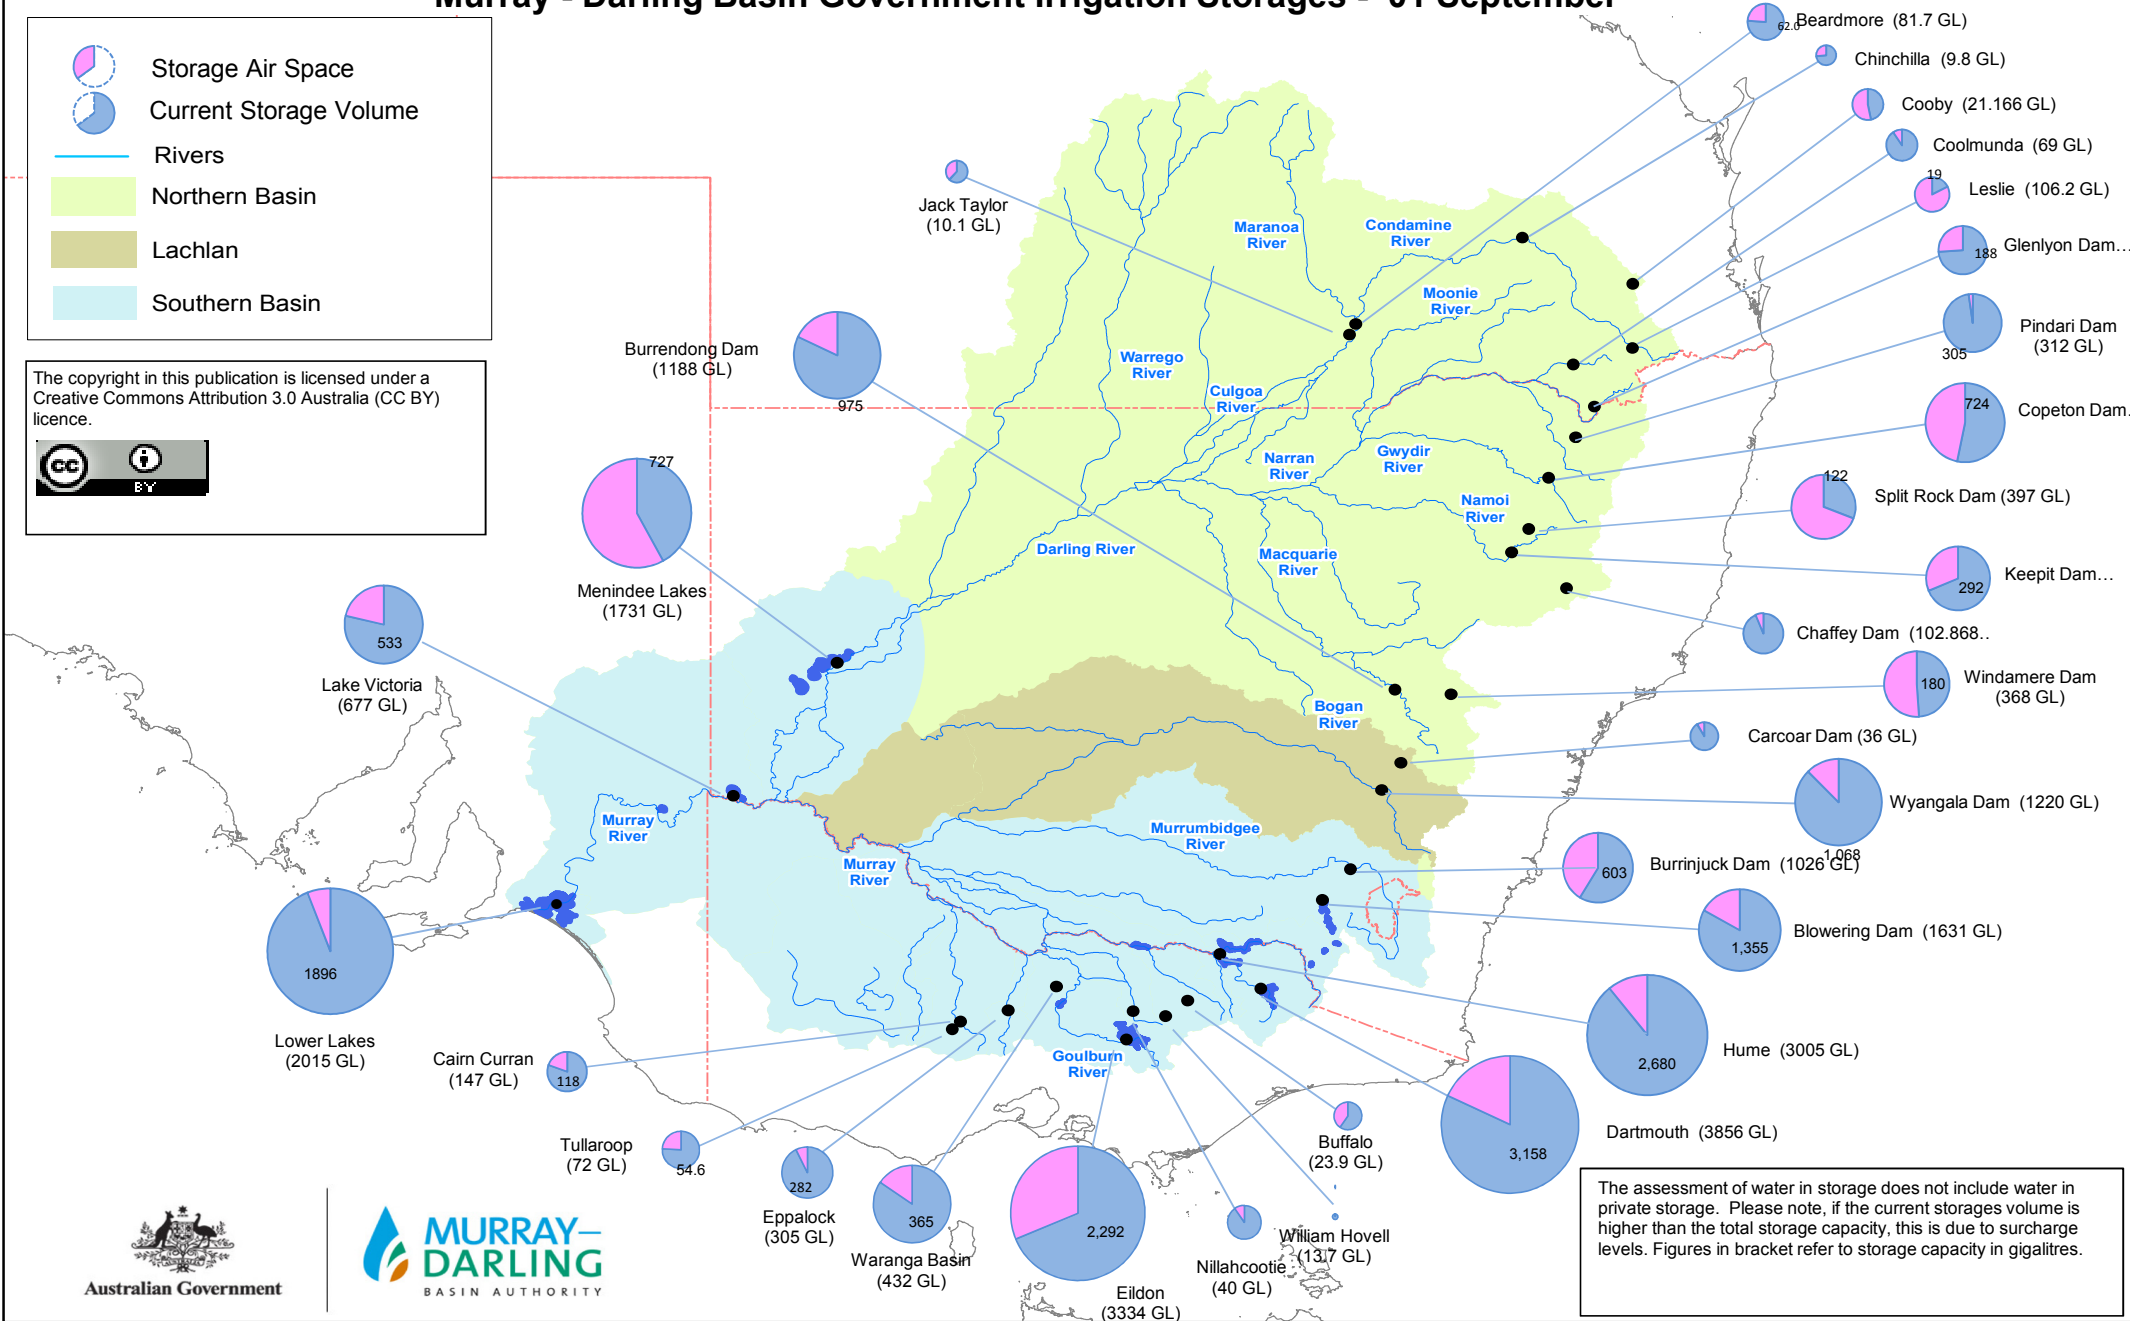

Murray - Darling Basin Government Irrigation Storages - 01 September

The copyright in this publication is licensed under a Creative Commons Attribution 3.0 Australia (CC BY) licence.

The assessment of water in storage does not include water in private storage. Please note, if the current storages volume is higher than the total storage capacity, this is due to surcharge levels. Figures in bracket refer to storage capacity in gigalitres.