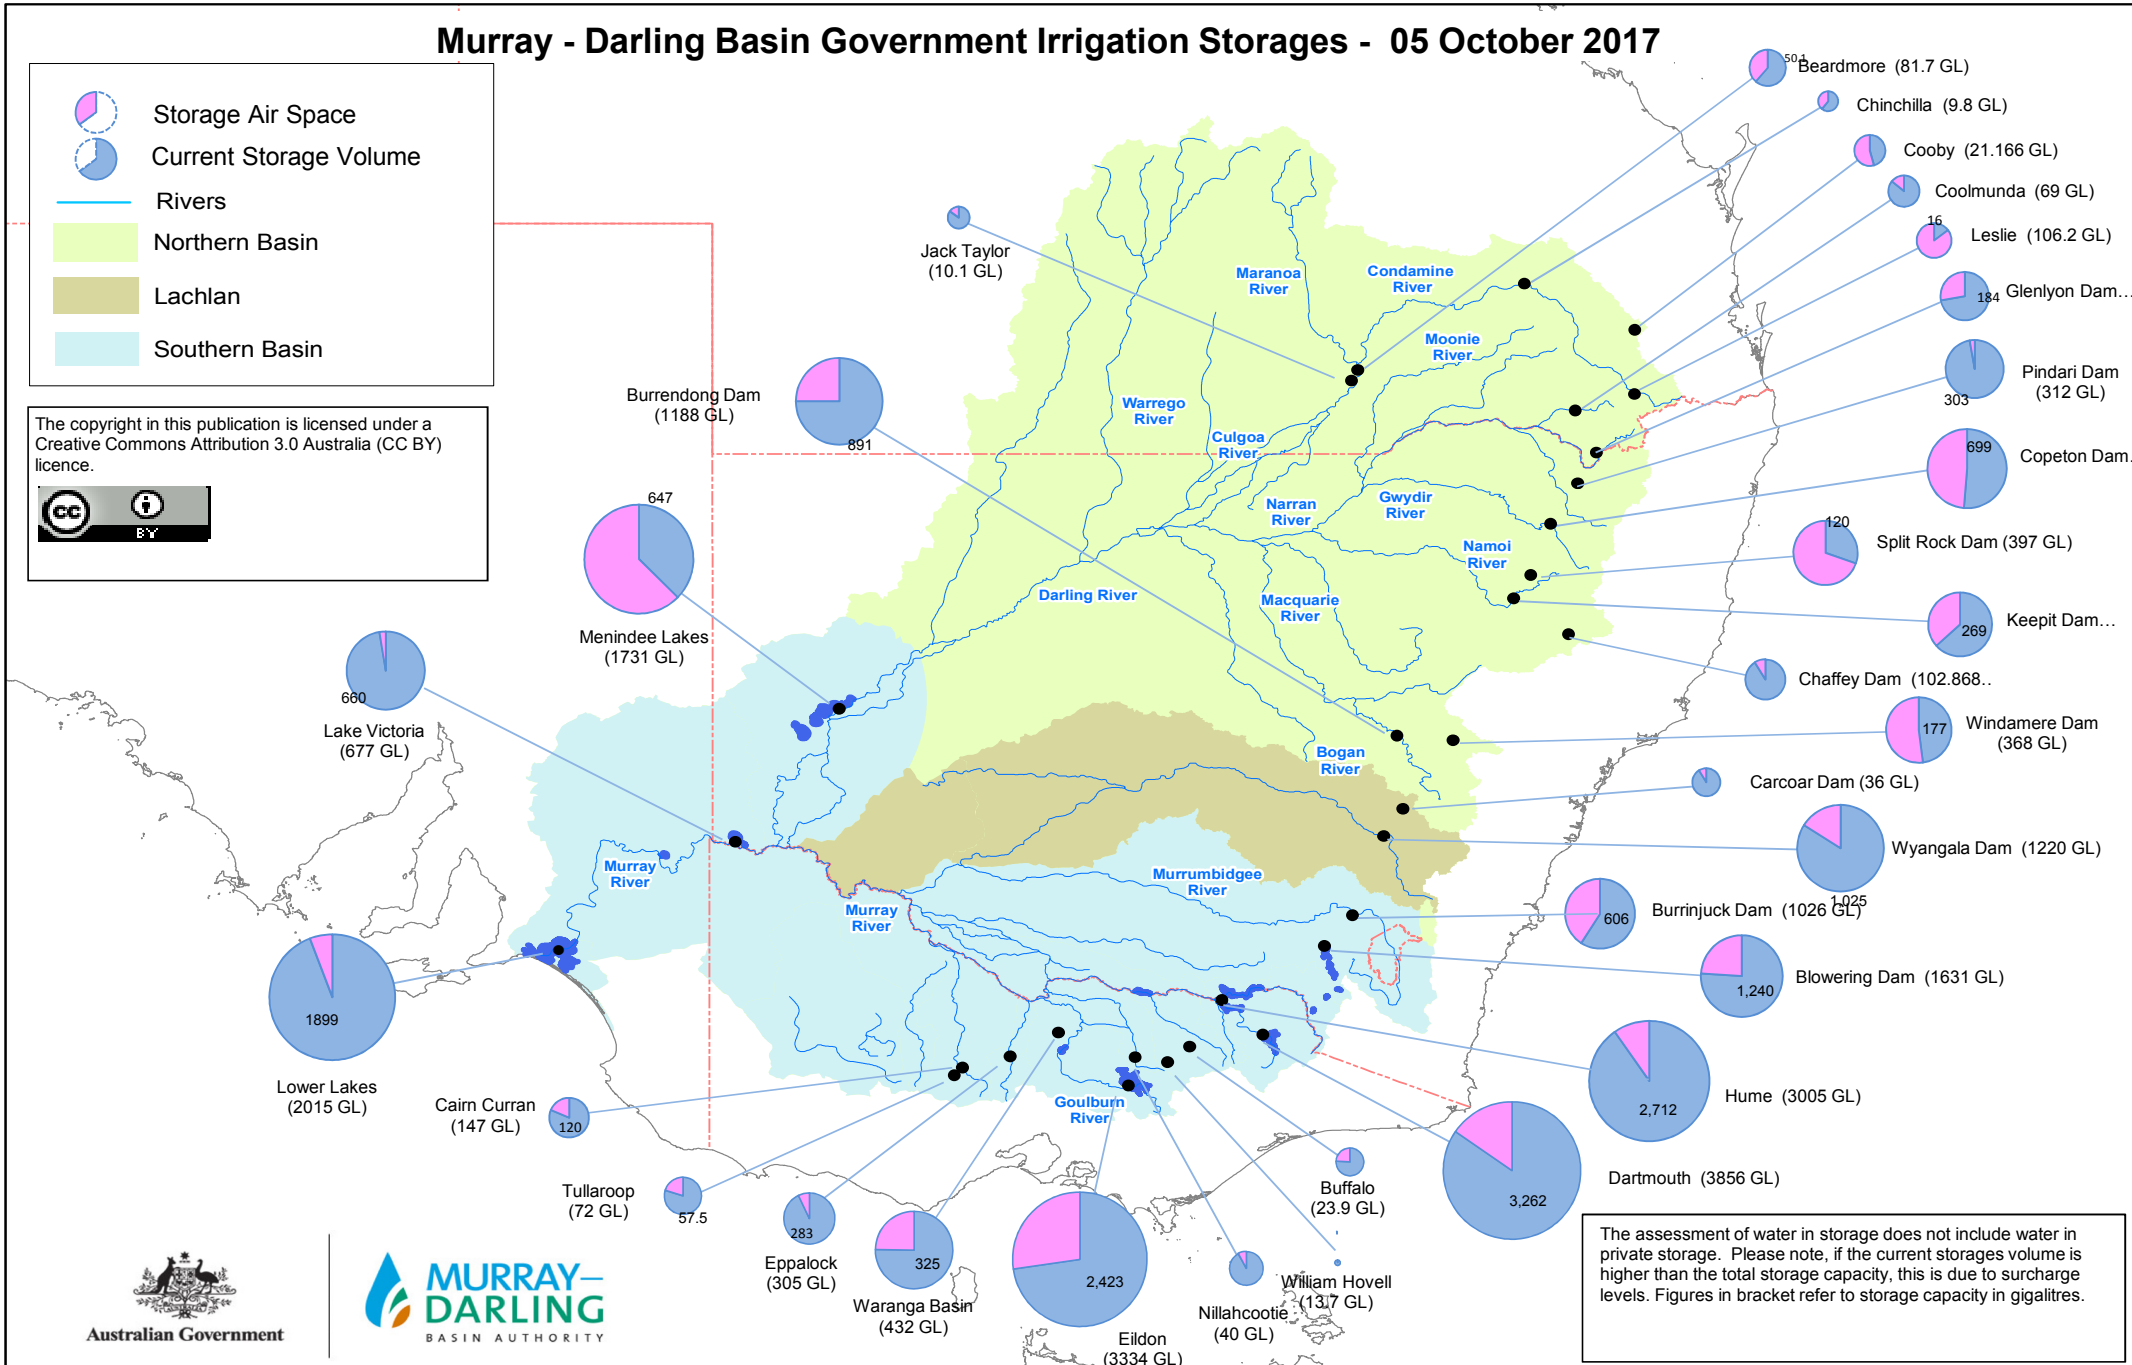

Murray - Darling Basin Government Irrigation Storages - 05 October 2017

The copyright in this publication is licensed under a Creative Commons Attribution 3.0 Australia (CC BY) licence.

The assessment of water in storage does not include water in private storage. Please note, if the current storages volume is higher than the total storage capacity, this is due to surcharge levels. Figures in bracket refer to storage capacity in gigalitres.