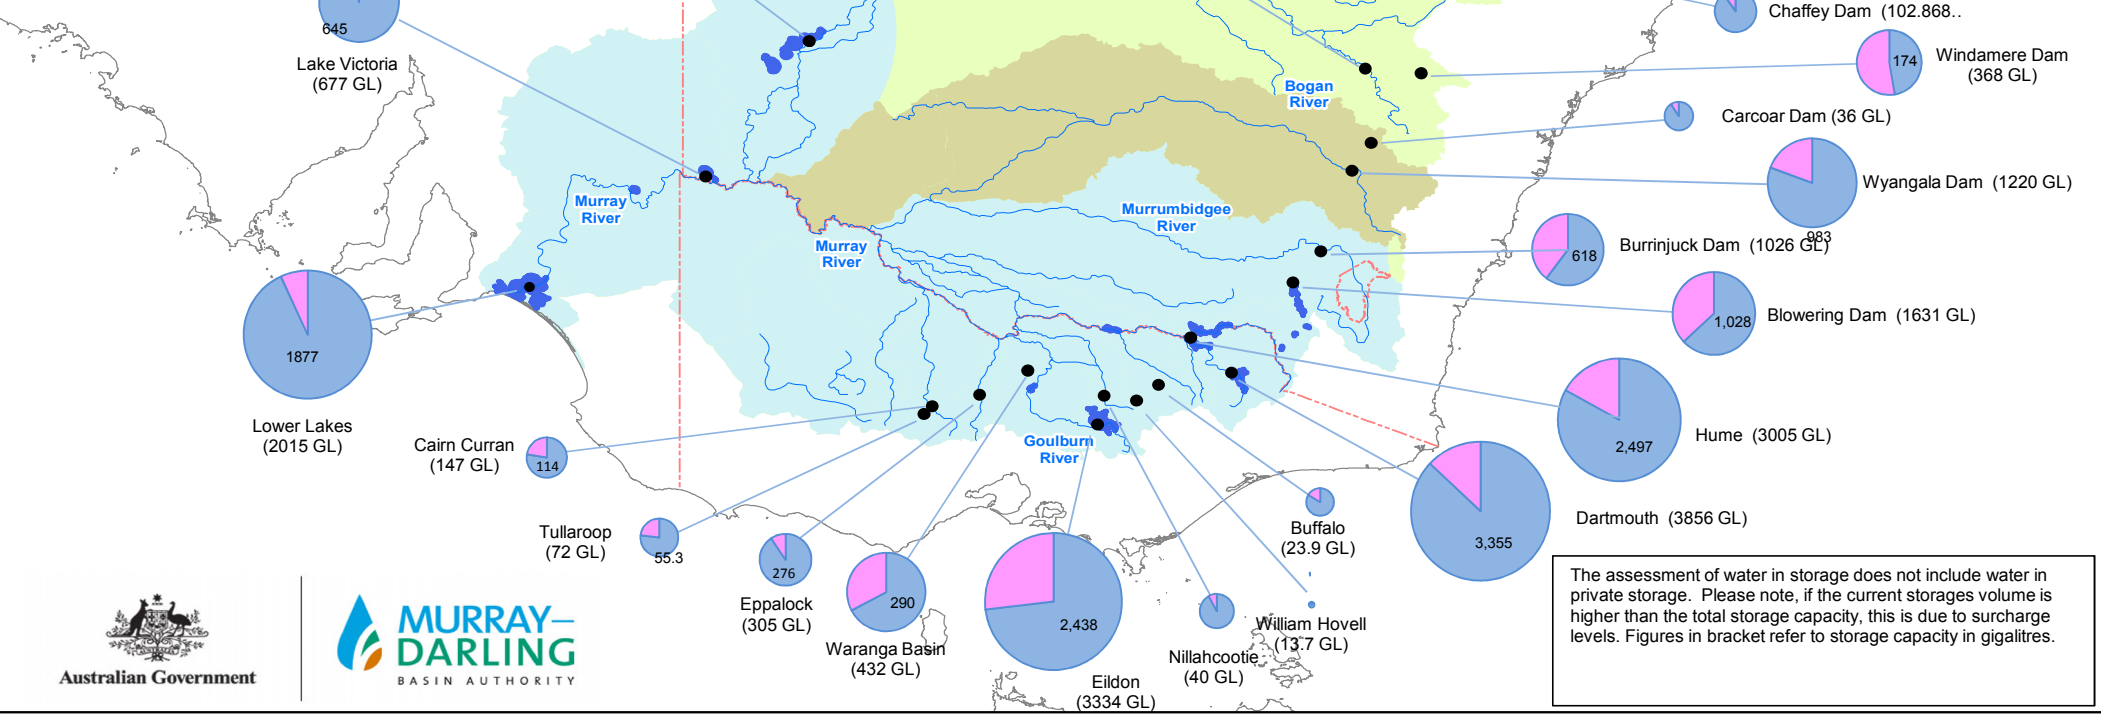

Murray - Darling Basin Government Irrigation Storages - 07 November

The copyright in this publication is licensed under a Creative Commons Attribution 3.0 Australia (CC BY) licence.
<http://creativecommons.org/licenses/by/3.0/au>